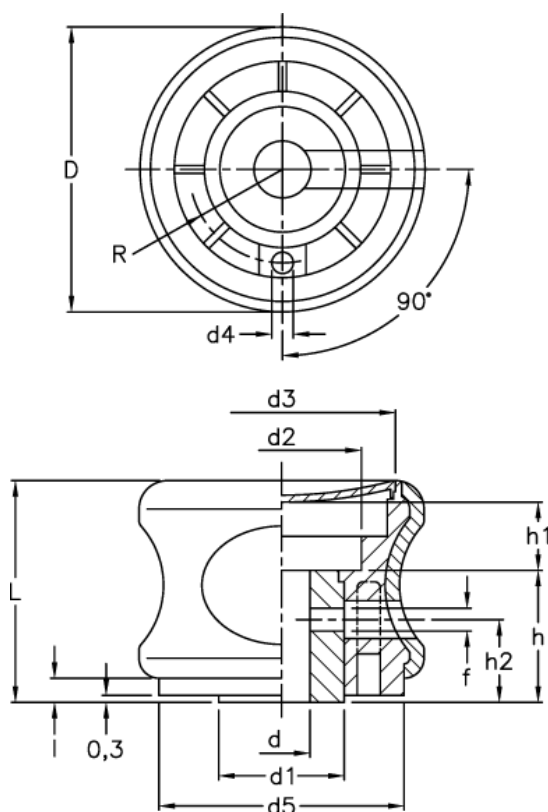

Data Sheet

Article number: 23052151616

Description: E+G Grip knob
EGK.50-A10-C6-SOFT, red cap

Measures

D	= 50	h	= 22
d1	= 22	h1	= 12
d2	= 28	h2	= 14
d3	= 40.0	l	= 3.5
d4	= 4.2	L	= 38
d5	= 43	R	= 15
d H7	= 10		
f	= 4		